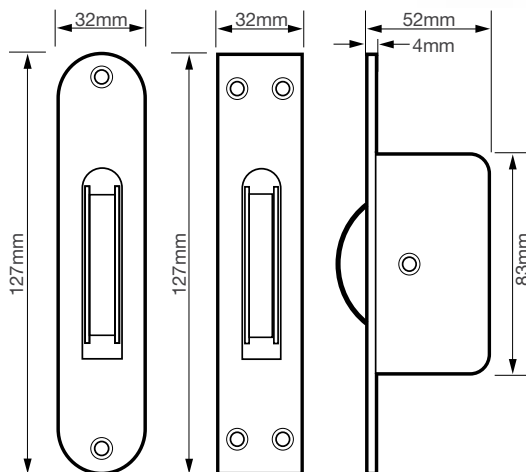

Technical Data

1 3/4" Pulleys

2" & 2 1/4" Pulleys Round Groove Wheel - For Cord

Square Groove Wheel - For Chain

Mighton Pulleys

Data Sheet

1 3/4" Pulleys - Round Groove Wheel				
Code	Faceplate	Wheel	Load	Ends
SBB	Brass (PVD)	Brass	50kg	Square
SBBR	Brass (PVD)	Brass	50kg	Round
SBN	Brass (PVD)	Nylon	25kg	Square
SBNR	Brass (PVD)	Nylon	25kg	Round
SSN	Galvanised Steel	Nylon	25kg	Square
SSNR	Galvanised Steel	Nylon	25kg	Round
SSB	Galvanised Steel	Brass	50kg	Square
SSBR	Galvanised Steel	Brass	50kg	Round
SBBCH	Chrome	Chrome	50kg	Square
SBBCHR	Chrome	Chrome	50kg	Round
SBBSC	Satin Chrome	Satin Chrome	50kg	Square
SBBSCR	Satin Chrome	Satin Chrome	50kg	Round

2" and 2 1/4" Pulleys - Round Groove Wheel				
Code	Faceplate	Wheel	Load	Ends
SBB2PVD	Brass (PVD)	2 inch Brass	80kg	Square
SBB2RPVD	Brass (PVD)	2 inch Brass	80kg	Round
SBB2CH	Chrome Plated Brass	2 inch Chrome Plated Brass	80kg	Square
SBB2CHR	Chrome Plated Brass	2 inch Chrome Plated Brass	80kg	Round
SBB225	Brass (PVD)	2 1/4 inch Brass	80kg	Square
SBB225RPVD	Brass (PVD)	2 1/4 inch Brass	80kg	Round
SBB225CH	Chrome Plated Brass	2 1/4 inch Chrome Plated Brass	80kg	Square
SBB225CHR	Chrome Plated Brass	2 1/4 inch Chrome Plated Brass	80kg	Round
SBB2SC	Satin Chrome	2 inch Satin Chrome	80kg	Square
SBB2SCR	Satin Chrome	2 inch Satin Chrome	80kg	Round

2" and 2 1/4" Pulleys - Square Groove Wheel				
Code	Faceplate	Wheel	Load	Ends
SBB2SG	Brass (PVD)	2 inch Brass	80kg	Square
SBB2RSG	Brass (PVD)	2 inch Brass	80kg	Round
SBB225CHSG	Chrome Plated Brass	2 1/4 inch Chrome Plated Brass	80kg	Square
SBB225CHRSG	Chrome Plated Brass	2 1/4 inch Chrome Plated Brass	80kg	Round
SBB225SG	Lacquered Brass	2 1/4 inch Brass	80kg	Square
SBB225RSG	Lacquered Brass	2 1/4 inch Brass	80kg	Round