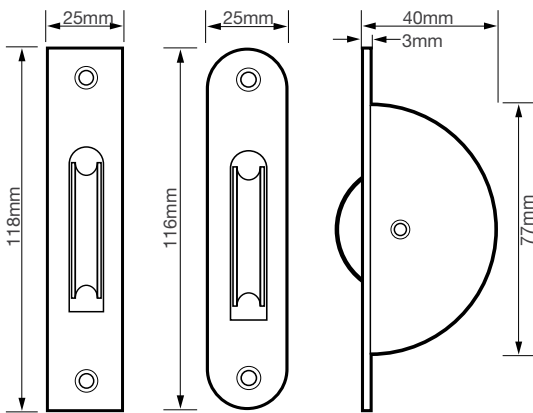

Technical Data

1 3/4" Pulleys

2" & 2 1/4" Pulleys Round Groove Wheel - For Cord

Square Groove Wheel - For Chain

Mighton Pulleys

Data Sheet

1 3/4" Pulleys - Round Groove Wheel				
Code	Faceplate	Wheel	Load	Ends
SBB	Brass (PVD)	Brass	50kg	Square
SBBR	Brass (PVD)	Brass	50kg	Round
SBN	Brass (PVD)	Nylon	25kg	Square
SBNR	Brass (PVD)	Nylon	25kg	Round
SSN	Galvanised Steel	Nylon	25kg	Square
SSNR	Galvanised Steel	Nylon	25kg	Round
SSB	Galvanised Steel	Brass	50kg	Square
SSBR	Galvanised Steel	Brass	50kg	Round
SBBCH	Chrome	Chrome	50kg	Square
SBBCHR	Chrome	Chrome	50kg	Round
SBBSC	Satin Chrome	Satin Chrome	50kg	Square
SBBSCR	Satin Chrome	Satin Chrome	50kg	Round

2" and 2 1/4" Pulleys - Round Groove Wheel				
Code	Faceplate	Wheel	Load	Ends
SBB2PVD	Brass (PVD)	2 inch Brass	80kg	Square
SBB2RPVD	Brass (PVD)	2 inch Brass	80kg	Round
SBB2CH	Chrome Plated Brass	2 inch Chrome Plated Brass	80kg	Square
SBB2CHR	Chrome Plated Brass	2 inch Chrome Plated Brass	80kg	Round
SBB225	Brass (PVD)	2 1/4 inch Brass	80kg	Square
SBB225RPVD	Brass (PVD)	2 1/4 inch Brass	80kg	Round
SBB225CH	Chrome Plated Brass	2 1/4 inch Chrome Plated Brass	80kg	Square
SBB225CHR	Chrome Plated Brass	2 1/4 inch Chrome Plated Brass	80kg	Round
SBB2SC	Satin Chrome	2 inch Satin Chrome	80kg	Square
SBB2SCR	Satin Chrome	2 inch Satin Chrome	80kg	Round

2" and 2 1/4" Pulleys - Square Groove Wheel				
Code	Faceplate	Wheel	Load	Ends
SBB2SG	Brass (PVD)	2 inch Brass	80kg	Square
SBB2RSG	Brass (PVD)	2 inch Brass	80kg	Round
SBB225CHSG	Chrome Plated Brass	2 1/4 inch Chrome Plated Brass	80kg	Square
SBB225CHRSG	Chrome Plated Brass	2 1/4 inch Chrome Plated Brass	80kg	Round
SBB225SG	Lacquered Brass	2 1/4 inch Brass	80kg	Square
SBB225RSG	Lacquered Brass	2 1/4 inch Brass	80kg	Round