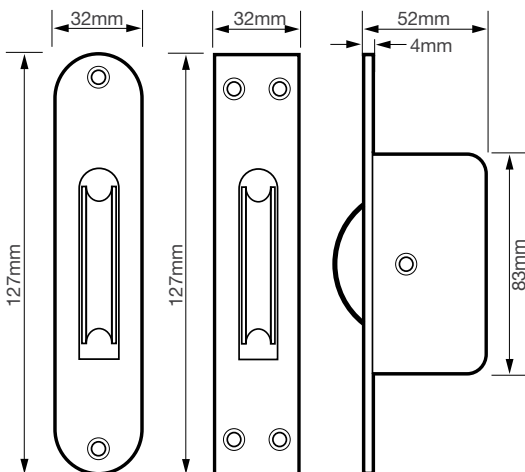

Technical Data

1 3/4" Pulleys

2" & 2 1/4" Pulleys Round Groove Wheel - For Cord

Square Groove Wheel - For Chain

Mighton Pulleys

Data Sheet

1 3/4" Pulleys - Round Groove Wheel				
Code	Faceplate	Wheel	Load	Ends
SBB	Brass (PVD)	Brass	50kg	Square
SBBR	Brass (PVD)	Brass	50kg	Round
SBN	Brass (PVD)	Nylon	25kg	Square
SBNR	Brass (PVD)	Nylon	25kg	Round
SSN	Galvanised Steel	Nylon	25kg	Square
SSNR	Galvanised Steel	Nylon	25kg	Round
SSB	Galvanised Steel	Brass	50kg	Square
SSBR	Galvanised Steel	Brass	50kg	Round
SBBCH	Chrome	Chrome	50kg	Square
SBBCHR	Chrome	Chrome	50kg	Round
SBBSC	Satin Chrome	Satin Chrome	50kg	Square
SBBSCR	Satin Chrome	Satin Chrome	50kg	Round

2" and 2 1/4" Pulleys - Round Groove Wheel				
Code	Faceplate	Wheel	Load	Ends
SBB2PVD	Brass (PVD)	2 inch Brass	80kg	Square
SBB2RPVD	Brass (PVD)	2 inch Brass	80kg	Round
SBB2CH	Chrome Plated Brass	2 inch Chrome Plated Brass	80kg	Square
SBB2CHR	Chrome Plated Brass	2 inch Chrome Plated Brass	80kg	Round
SBB225	Brass (PVD)	2 1/4 inch Brass	80kg	Square
SBB225RPVD	Brass (PVD)	2 1/4 inch Brass	80kg	Round
SBB225CH	Chrome Plated Brass	2 1/4 inch Chrome Plated Brass	80kg	Square
SBB225CHR	Chrome Plated Brass	2 1/4 inch Chrome Plated Brass	80kg	Round
SBB2SC	Satin Chrome	2 inch Satin Chrome	80kg	Square
SBB2SCR	Satin Chrome	2 inch Satin Chrome	80kg	Round

2" and 2 1/4" Pulleys - Square Groove Wheel				
Code	Faceplate	Wheel	Load	Ends
SBB2SG	Brass (PVD)	2 inch Brass	80kg	Square
SBB2RSG	Brass (PVD)	2 inch Brass	80kg	Round
SBB225CHSG	Chrome Plated Brass	2 1/4 inch Chrome Plated Brass	80kg	Square
SBB225CHRSG	Chrome Plated Brass	2 1/4 inch Chrome Plated Brass	80kg	Round
SBB225SG	Lacquered Brass	2 1/4 inch Brass	80kg	Square
SBB225RSG	Lacquered Brass	2 1/4 inch Brass	80kg	Round